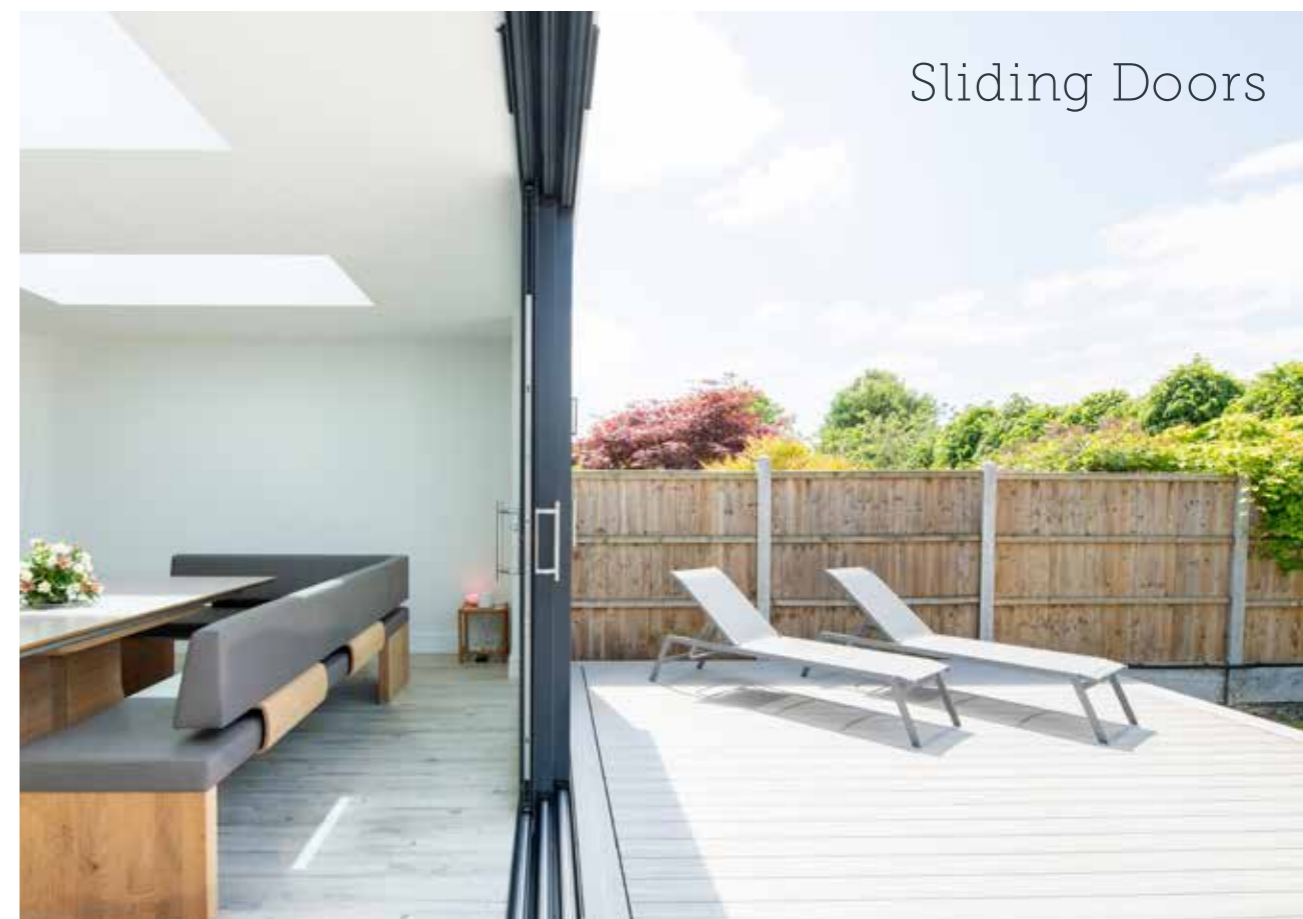

Sliding Doors