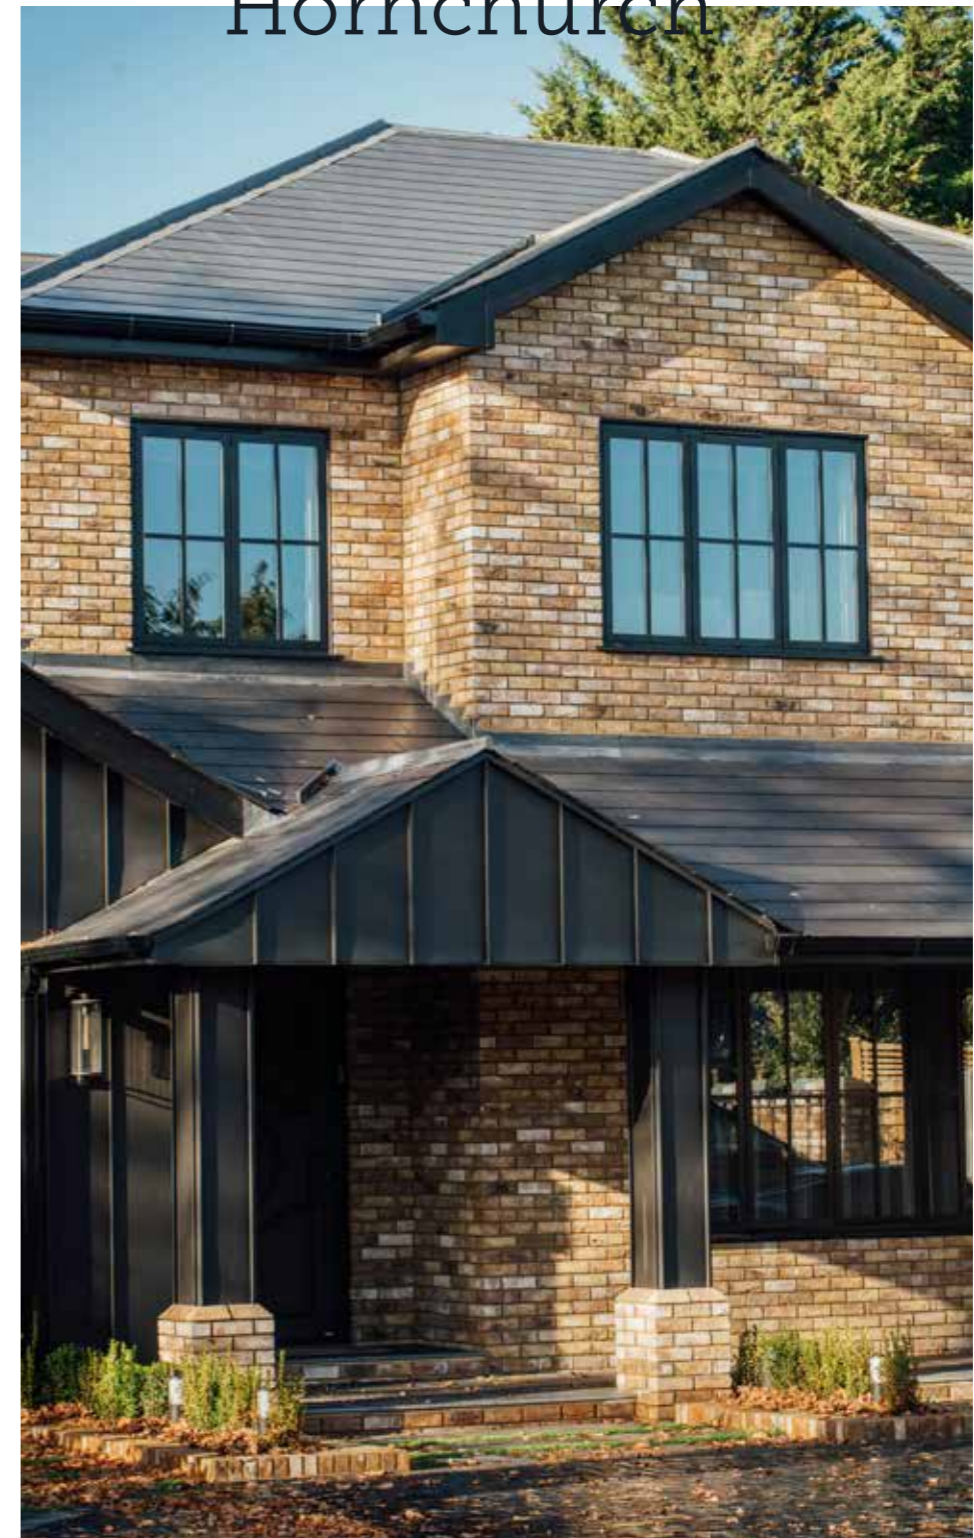

Nelmes Way, Hornchurch